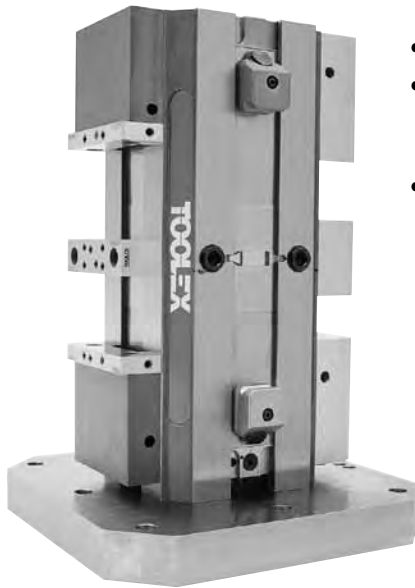

## ReLock 8-Station Vise

- Vise capacities shown on page 167.
- Baseplates are designed to adapt to many machine table sizes. See page 193-195 for specs.
- Vise columns can be located on a pallet using edge locating with shims or spacers (not included).

### Specifications

Vise Size	Net Weight	Clamping Pressure
4"	150 lbs.	0 to 6,000 lbs.
6"	280 lbs.	0 to 12,000 lbs.
8"	750 lbs.	0 to 16,000 lbs.

Vise Size	Part Number	A	B	C	D	E	F
4"	RWS4008	7.000	4.000	17.90	16.750	1.150	10.750
4"	RWS4408	7.000	4.000	17.90	16.750	1.150	400mm
6"	RWS6008	9.000	6.000	22.65	21.250	1.400	14.000
6"	RWS6408	9.000	6.000	22.65	21.250	1.400	400mm
8"	RWS8008	12.000	8.000	31.10	29.500	1.600	18.000

**Replacement parts available on pages 198-199**

**Bodies manufactured from 80,000 PSI ductile cast iron • Ways flame hardened to 40 R/C maximum**

## ReLock 8-Station Vise with Machinable Soft Jaws

- Includes handle and tool kit (pry wrench and hex wrenches).
- See page 174-175 for SnapLock machinable fixture jaw specifications.

**Package includes 8-Station Vise and four 3-piece Machinable Soft Jaw Sets**