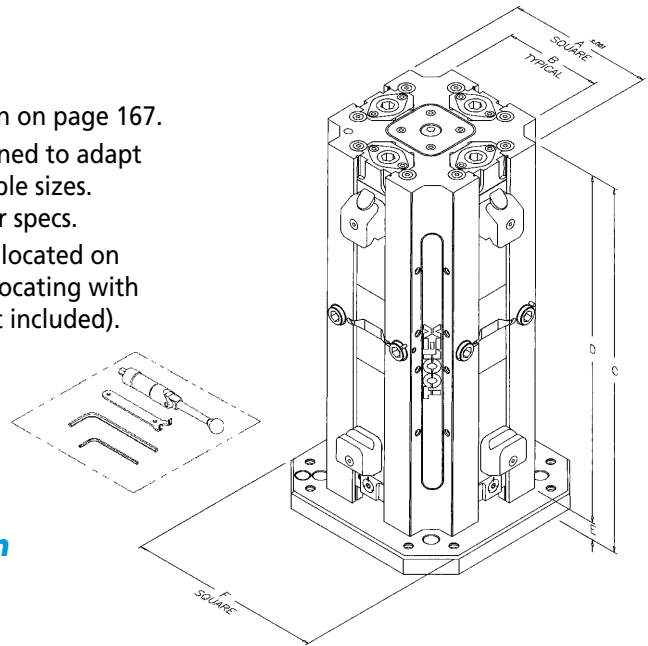

## ReLock 8-Station Vise

- Vise capacities shown on page 167.
- Baseplates are designed to adapt to many machine table sizes. See page 193-195 for specs.
- Vise columns can be located on a pallet using edge locating with shims or spacers (not included).

### Specifications

Vise Size	Net Weight	Clamping Pressure
4"	150 lbs.	0 to 6,000 lbs.
6"	280 lbs.	0 to 12,000 lbs.
8"	750 lbs.	0 to 16,000 lbs.

Vise Size	Part Number	A	B	C	D	E	F
4"	RWS4008	7.000	4.000	17.90	16.750	1.150	10.750
4"	RWS4408	7.000	4.000	17.90	16.750	1.150	400mm
6"	RWS6008	9.000	6.000	22.65	21.250	1.400	14.000
6"	RWS6408	9.000	6.000	22.65	21.250	1.400	400mm
8"	RWS8008	12.000	8.000	31.10	29.500	1.600	18.000