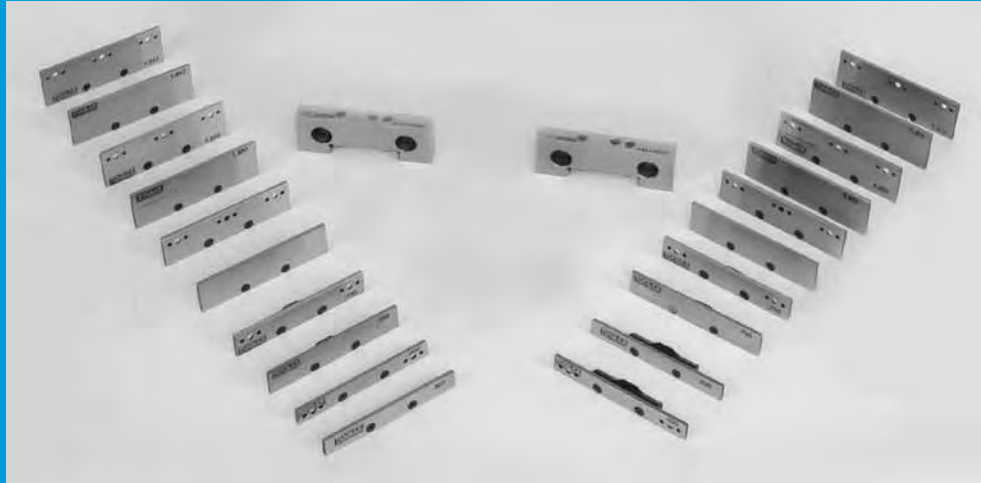

AccuSnap Packages

Packages Available for Single Station Vises

THREE STARTER PACKAGES AVAILABLE

Each package contains the following AccuSnap items:

Vise Size	Part Number	Outside Master Jaws	Basic Parallel Set	Advanced Parallel Set	Mill Angle Set	Aluminum Fixture Jaws	V-Jaws	QuickStop	Holder Rack
BASIC STARTER PACKAGE									
4"	ABP4000	1 Pair	1 Set						
6"	ABP6000	1 Pair	1 Set						
8"	ABP8000	1 Pair	1 Set						
ADVANCED STARTER PACKAGE									
4"	AAP4000	1 Pair		1 Set					1 Piece
6"	AAP6000	1 Pair		1 Set					1 Piece
8"	AAP8000	1 Pair		1 Set					
TOOLMAKER/MOLDER PACKAGE									
4"	ATM4000	1 Pair		1 Set	1 Set	2 Pieces	1 Piece	1 Piece	1 Piece
6"	ATM6000	1 Pair		1 Set	1 Set	2 Pieces	1 Piece	1 Piece	1 Piece
8"	ATM8000	1 Pair		1 Set	1 Set	2 Pieces	1 Piece	1 Piece	

Packages Available for Competitor Double Station Vises

Each package contains the following AccuSnap items:

Vise Size	Part Number	Outside Master Jaws	Basic Parallel Set
4"	AAP4002	2 Pairs	2 Sets
6"	AAP6002	2 Pairs	2 Sets
8"	AAP8002	2 Pairs	2 Sets