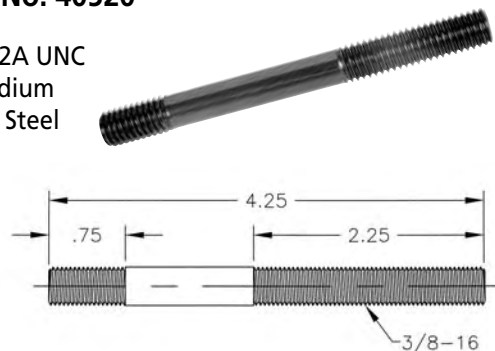

### Metric

Steel Part No.	Wt. (lbs/100 pcs.)	Height Adj. Range	A	B
<b>WITH 25MM THICK STEP BLOCKS</b>				
<b>40102M</b>	21	19MM to 41MM	1-1/16	11/16
<b>40103M</b>	49	29MM to 64MM	1-39/64	1-1/16
<b>40104M</b>	203	64MM to 152MM	3-3/4	2-15/32
<b>WITH 38MM THICK STEP BLOCKS</b>				
<b>40105M</b>	174	45MM to 102MM	2-17/32	1-43/64
<b>40106M</b>	305	64MM to 152MM	3-3/4	2-15/32
<b>40107M</b>	506	89MM to 229MM	5-21/64	3-7/16
<b>WITH 51 MM THICK STEP BLOCKS</b>				
<b>40108M</b>	230	45MM to 102MM	2-17/32	1-43/64
<b>40109M</b>	400	64MM to 152MM	3-3/4	2-15/32
<b>40110M</b>	670	89MM to 229MM	5-21/64	3-7/16

### English

\*Indicates chamfered holes

Steel Part No.	Wt. (lbs/100 pcs.)	Height Adj. Range	A	B
<b>WITH 1" THICK STEP BLOCKS</b>				
<b>40102</b>	21	3/4 to 1-5/8	1-1/16	11/16
<b>40103</b>	49	1-1/8 to 2-1/2	1-39/64	1-1/16
<b>40104*</b>	203	2-1/2 to 6	3-3/4	2-15/32
<b>WITH 1-1/2" THICK STEP BLOCKS</b>				
<b>40105</b>	174	1-3/4 to 4	2-17/32	1-43/64
<b>40106*</b>	305	2-1/2 to 6	3-3/4	2-15/32
<b>40107*</b>	506	3-1/2 to 9	5-21/64	3-7/16
<b>WITH 2" THICK STEP BLOCKS</b>				
<b>40108</b>	230	1-3/4 to 4	2-17/32	1-43/64
<b>40109*</b>	400	2-1/2 to 6	3-3/4	2-15/32
<b>40110*</b>	670	3-1/2 to 9	5-21/64	3-7/16
<b>40111</b>	2115	4-7/8 to 10-1/2	7-3/8	4-3/4

## Aluminum Heel Rest

- Heel Rests prevent marring of the table top surface
- Material: Aluminum

Part No.	Stud Size
<b>40215</b>	0.375
<b>40216</b>	0.875
<b>40217</b>	1.875

## Stud Part No. 40520

- Thread Class 2A UNC
- Material: Medium Carbon Alloy Steel
- Black Oxide Finish, Heat Treated