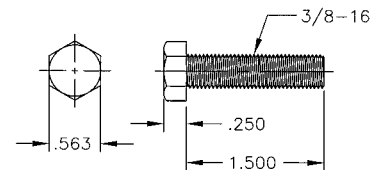

Hex Bolt Part No. 45101

Black Oxide Finish