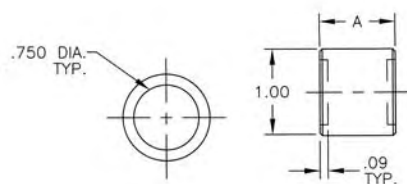

Aluminum Heel Rest

- Heel Rests prevent marring of the table top surface
- Material: Aluminum

Part No.	Stud Size
40215	0.375
40216	0.875
40217	1.875