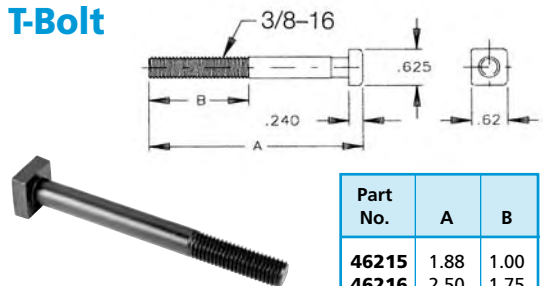

T-Bolt

- Black Oxide Finish
- Material: 1045 Steel

Part No.	A	B
46215	1.88	1.00
46216	2.50	1.75
46217	3.50	1.75
46218	4.50	1.75
46219	6.00	1.75