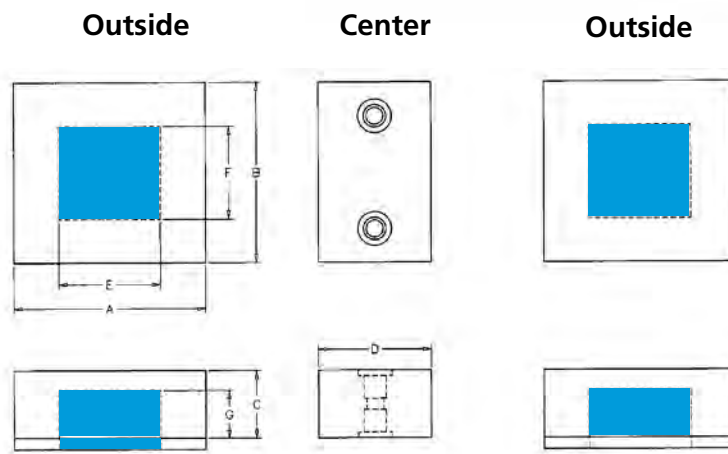

■ Denotes non-machinable areas

Vise Size	Part Desc.	PART NUMBER			A	B	C	D	E	F	G	Style
		Aluminum	1018 Steel	4140 Steel								
4"	3 pc. Set	SSJ4000	SSJ4020	SSJ4140	4.250	3.94	1.500	2.500	2.250	2.060	1.060	Standard
	1 Center	SSJ4100	SSJ4021	SSJ4023	---	3.94	1.500	2.500	---	---	---	
	1 Outside	SSJ4200	SSJ4022	SSJ4024	4.250	3.94	1.500	---	2.250	2.060	1.060	
4"	3 pc. Set	SSJ4275	---	---	4.250	3.94	2.75	2.500	2.250	2.060	1.060	Tall
	1 Center	SSJ4075	---	---	---	3.94	2.75	2.500	---	---	---	
	1 Outside	SSJ4175	---	---	4.250	3.94	2.75	---	2.250	2.060	1.060	
4"	3 pc. Set	SSJ4006	---	---	4.250	5.94	1.500	2.500	---	---	---	Wide
	1 Center	SSJ4016	---	---	---	5.94	1.500	2.500	---	---	---	
	1 Outside	SSJ4026	---	---	4.250	5.94	1.500	---	2.250	2.060	1.060	
6"	3 pc. Set	SSJ6000	SSJ6020	SSJ6140	5.812	5.94	2.000	3.500	3.063	2.810	1.280	Standard
	1 Center	SSJ6100	SSJ6021	SSJ6023	---	5.94	2.000	3.500	---	---	---	
	1 Outside	SSJ6200	SSJ6022	SSJ6024	5.812	5.94	2.000	---	3.063	2.810	1.280	
6"	3 pc. Set	SSJ6325	---	---	5.812	5.94	3.25	3.500	3.063	2.810	1.280	Tall
	1 Center	SSJ6125	---	---	---	5.94	3.25	3.500	---	---	---	
	1 Outside	SSJ6225	---	---	5.812	5.94	3.25	---	3.063	2.810	1.280	
6"	3 pc. Set	SSJ6008	---	---	5.812	7.94	2.000	3.500	3.063	2.810	1.280	Wide
	1 Center	SSJ6108	---	---	---	7.94	2.000	3.500	---	---	---	
	1 Outside	SSJ6208	---	---	5.812	7.94	2.000	---	3.063	2.810	1.280	
8"	3 pc. Set	SSJ8000	SSJ8020	SSJ8140	7.500	7.94	2.500	4.500	3.125	2.625	1.500	Standard
	1 Center	SSJ8100	SSJ8021	SSJ8023	---	7.94	2.500	4.500	---	---	---	
	1 Outside	SSJ8200	SSJ8022	SSJ8024	7.500	7.94	2.500	---	3.125	2.625	1.500	
8"	3 pc. Set	SSJ8375	---	---	7.500	7.94	3.75	4.500	3.125	2.625	1.500	Tall
	1 Center	SSJ8175	---	---	---	7.94	3.75	4.500	---	---	---	
	1 Outside	SSJ8275	---	---	7.500	7.94	3.75	---	3.125	2.625	1.500	
8"	3 pc. Set	SSJ8010	---	---	7.500	9.94	2.50	4.500	3.125	2.625	1.500	Wide
	1 Center	SSJ8110	---	---	---	9.94	2.50	4.500	---	---	---	
	1 Outside	SSJ8210	---	---	7.500	9.94	2.50	---	3.125	2.625	1.500	